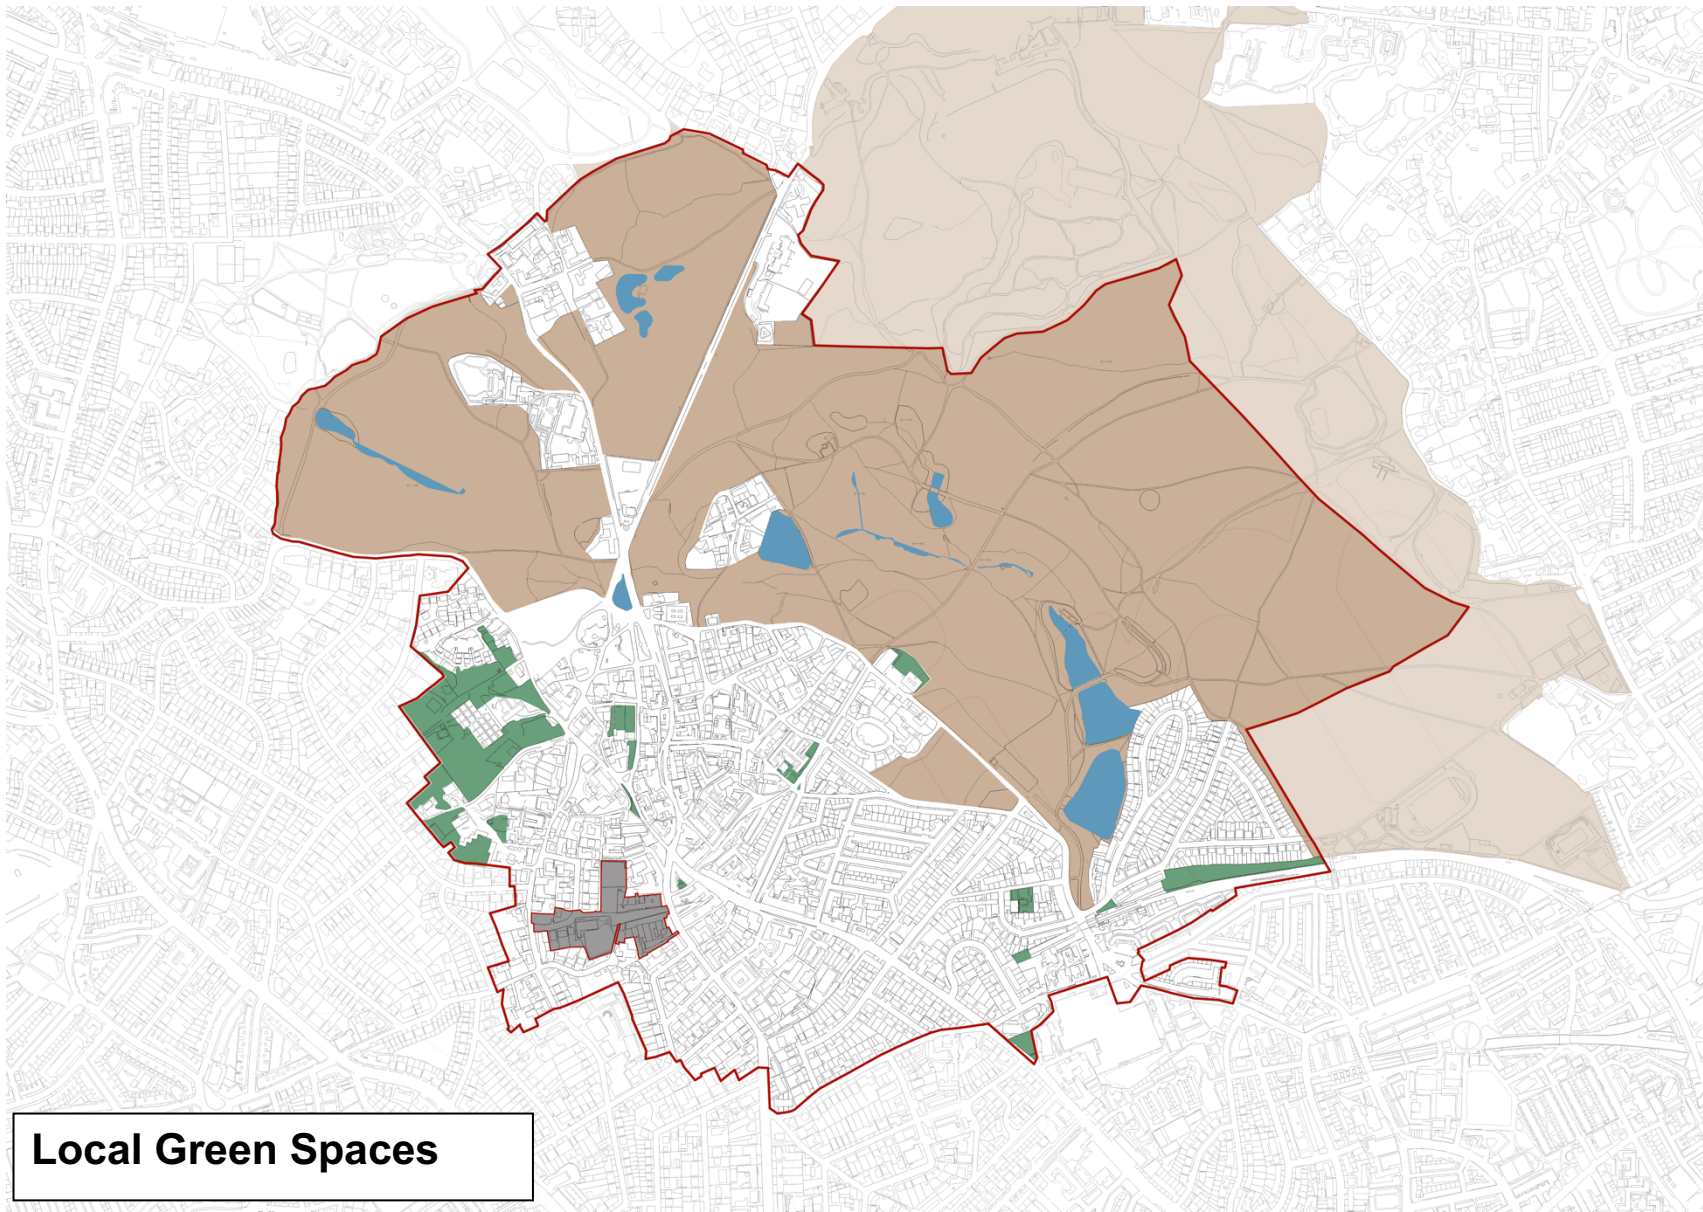

HAMPSTEAD
NEIGHBOURHOOD FORUM

Appendix 2
Open Spaces, Biodiversity Corridors and
Ecological Networks

Hampstead Neighbourhood Plan

OPEN SPACE APPENDIX: Detailed Maps of Key Open Spaces

This section illustrates the key open spaces referred to in the Natural Environment section of the Neighbourhood Plan. These maps should be read in conjunction with the table at the end of this section and highlights the following types of spaces:

Sites of Importance for Nature Conservation

KEY

	Hampstead Heath		Metropolitan Open Land
	Water		Veteran trees
	Local Green Spaces		Biodiversity Corridors
	Open Spaces with other designations		Ecological network links between green spaces and veteran trees
	Sites of Importance for Nature Conservation		Network Priority Areas to improve biodiversity corridor connectivity

Ecological Networks and Biodiversity Corridors

All Open Green Spaces

Local Green Spaces

LB Camden Unitary Development Plan Open Space in Hampstead

Sites of Important Nature Conservation (SINCs)

Biodiversity Corridors Superimposed on the 1866 Map

Local Green Spaces Detailed Maps

1. Branch Hill House Site of Importance for Nature Conservation and two additional areas

2. Oak Hill Park

3. South End Green and Mansfield (SEGMA) Allotments

4. World Peace Garden, South Hill Park