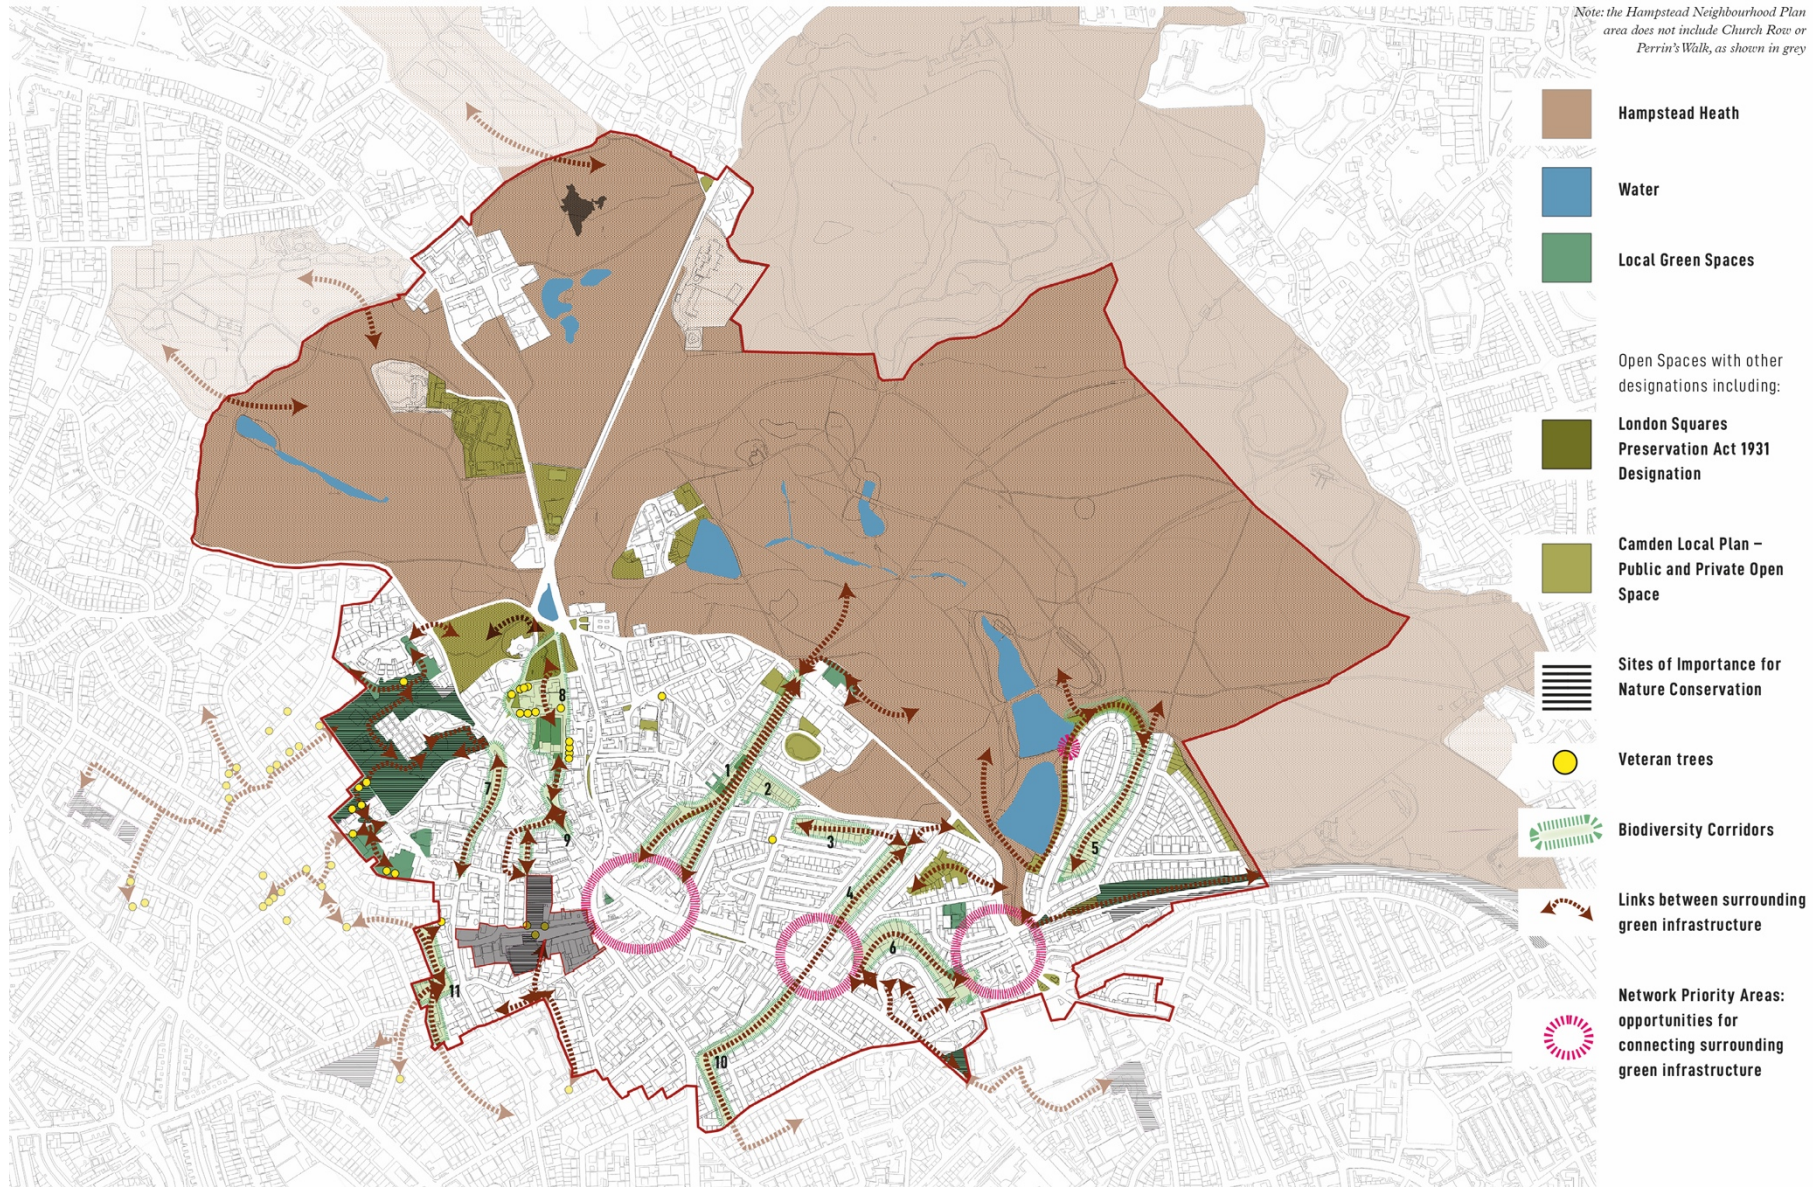

HAMPSTEAD
NEIGHBOURHOOD FORUM

Appendix 2
Open Spaces, Biodiversity Corridors and
Ecological Networks

Hampstead Neighbourhood Plan

OPEN SPACE APPENDIX: Detailed Maps of Key Open Spaces

This section illustrates the key open spaces referred to in the Natural Environment section of the Neighbourhood Plan. These maps should be read in conjunction with the table at the end of this section and highlights the following types of spaces:

Sites of Importance for Nature Conservation

KEY

	Hampstead Heath		Metropolitan Open Land
	Water		Veteran trees
	Local Green Spaces		Biodiversity Corridors
	Open Spaces with other designations		Ecological network links between green spaces and veteran trees
	Sites of Importance for Nature Conservation		Network Priority Areas to improve biodiversity corridor connectivity

Ecological Networks and Biodiversity Corridors

All Open Green Spaces

Local Green Spaces

LB Camden Unitary Development Plan Open Space in Hampstead

Sites of Important Nature Conservation (SINCs)

Biodiversity Corridors Superimposed on the 1866 Map

Local Green Spaces Detailed Maps

1. Branch Hill House Site of Importance for Nature Conservation and two additional areas

2. Oak Hill Park

3. South End Green and Mansfield (SEGMA) Allotments

4. World Peace Garden, South Hill Park