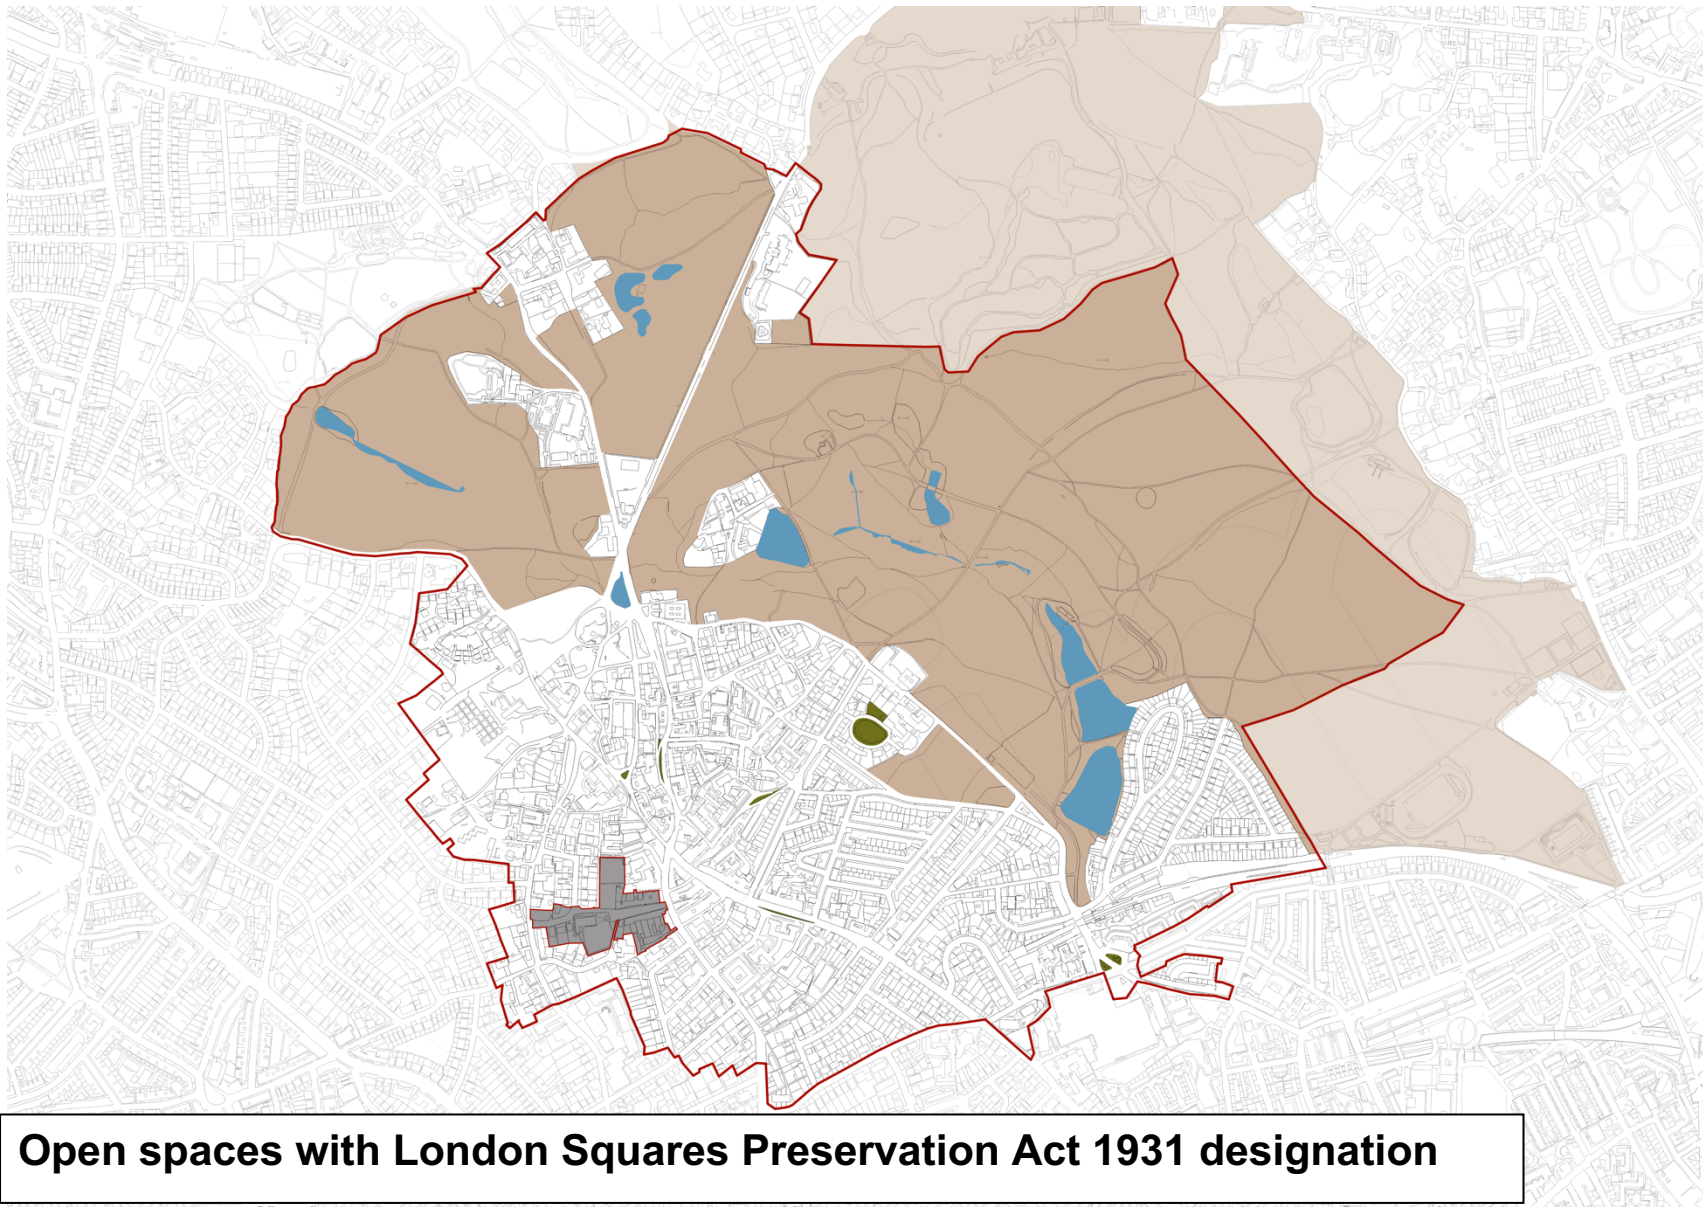

HAMPSTEAD
NEIGHBOURHOOD FORUM

Appendix 2
Open Spaces, Biodiversity Corridors and
Ecological Networks

Hampstead Neighbourhood Plan

OPEN SPACE APPENDIX: Detailed Maps of Key Open Spaces

This section illustrates the key open spaces referred to in the Natural Environment section of the Neighbourhood Plan. These maps should be read in conjunction with the table at the end of this section and highlights the following types of spaces:

Ecological Networks and Biodiversity Corridors

All Open Green Spaces

Local Green Spaces

LB Camden Unitary Development Plan Open Space in Hampstead

Sites of Important Nature Conservation (SINCs)

Biodiversity Corridors Superimposed on the 1866 Map

Local Green Spaces Detailed Maps

1. Branch Hill House Site of Importance for Nature Conservation and two additional areas

2. Oak Hill Park

3. South End Green and Mansfield (SEGMA) Allotments

4. World Peace Garden, South Hill Park