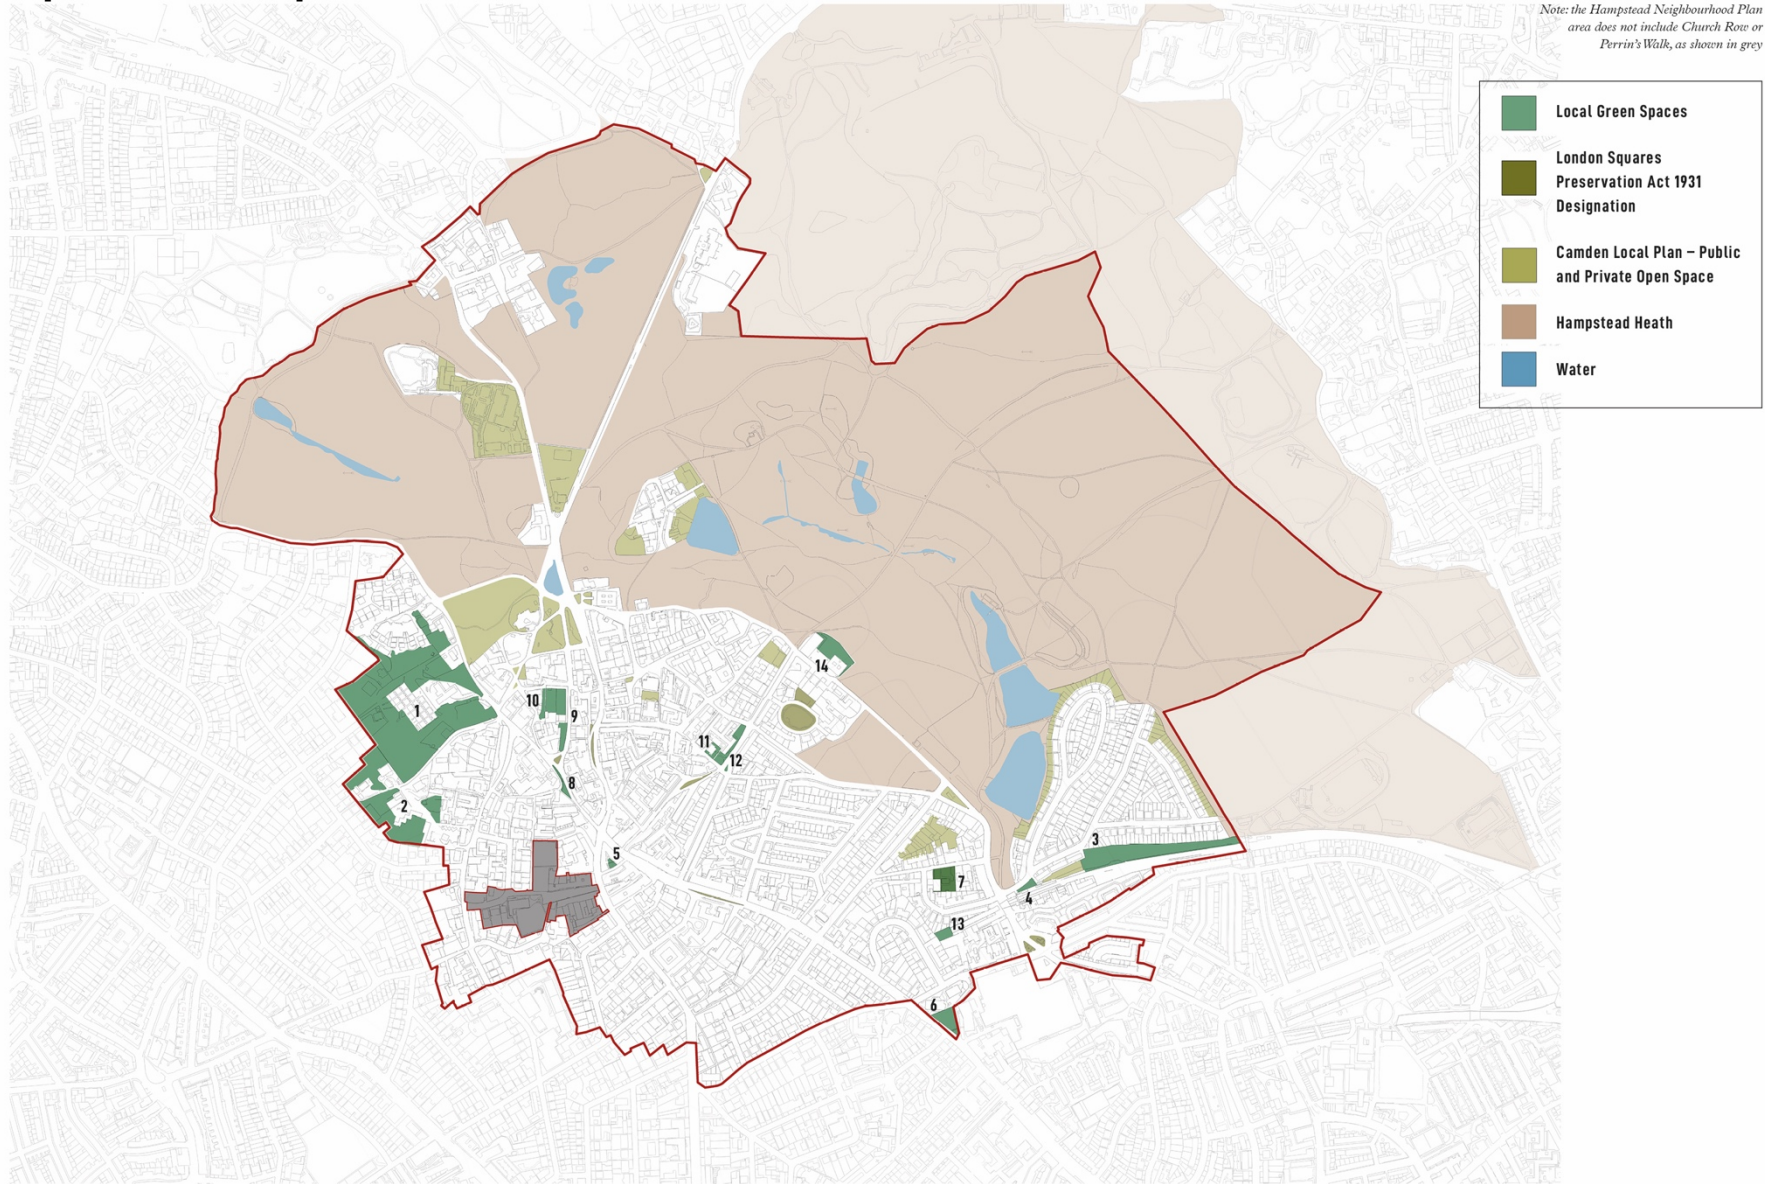

HAMPSTEAD
NEIGHBOURHOOD FORUM

Appendix 2
Open Spaces, Biodiversity Corridors and
Ecological Networks

Hampstead Neighbourhood Plan

OPEN SPACE APPENDIX: Detailed Maps of Key Open Spaces

This section illustrates the key open spaces referred to in the Natural Environment section of the Neighbourhood Plan. These maps should be read in conjunction with the table at the end of this section and highlights the following types of spaces:

Sites of Importance for Nature Conservation

KEY

	Hampstead Heath		Metropolitan Open Land
	Water		Veteran trees
	Local Green Spaces		Biodiversity Corridors
	Open Spaces with other designations		Ecological network links between green spaces and veteran trees
	Sites of Importance for Nature Conservation		Network Priority Areas to improve biodiversity corridor connectivity

Ecological Networks and Biodiversity Corridors

All Open Green Spaces

Local Green Spaces

LB Camden Unitary Development Plan Open Space in Hampstead

Sites of Important Nature Conservation (SINCs)

Biodiversity Corridors Superimposed on the 1866 Map

Local Green Spaces Detailed Maps

1. Branch Hill House Site of Importance for Nature Conservation and two additional areas

2. Oak Hill Park

3. South End Green and Mansfield (SEGMA) Allotments

4. World Peace Garden, South Hill Park