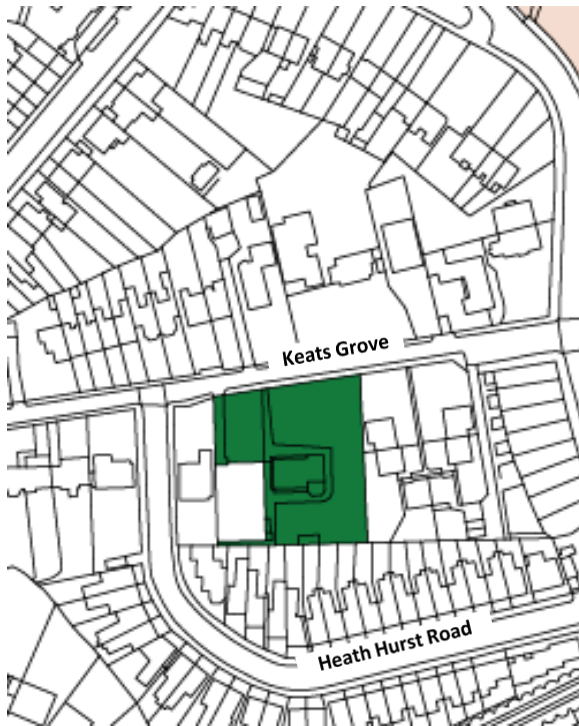

Ecological Networks and Biodiversity Corridors

All Open Green Spaces

Local Green Spaces

LB Camden Unitary Development Plan Open Space in Hampstead

Sites of Important Nature Conservation (SINCs)

Biodiversity Corridors Superimposed on the 1866 Map

Local Green Spaces Detailed Maps

1. Branch Hill House Site of Importance for Nature Conservation and two additional areas

2. Oak Hill Park

3. South End Green and Mansfield (SEGMA) Allotments

4. World Peace Garden, South Hill Park

5. Oriel Place Garden

6. Hampstead Green

7. Keats House and Garden

8. Holly Hill Bank

9. Fenton House Gardens

10. Pedestrian Walk – Admirals Walk to Windmill Hill

11. Burgh House Gardens
House and Gertrude Jekyll's Garden