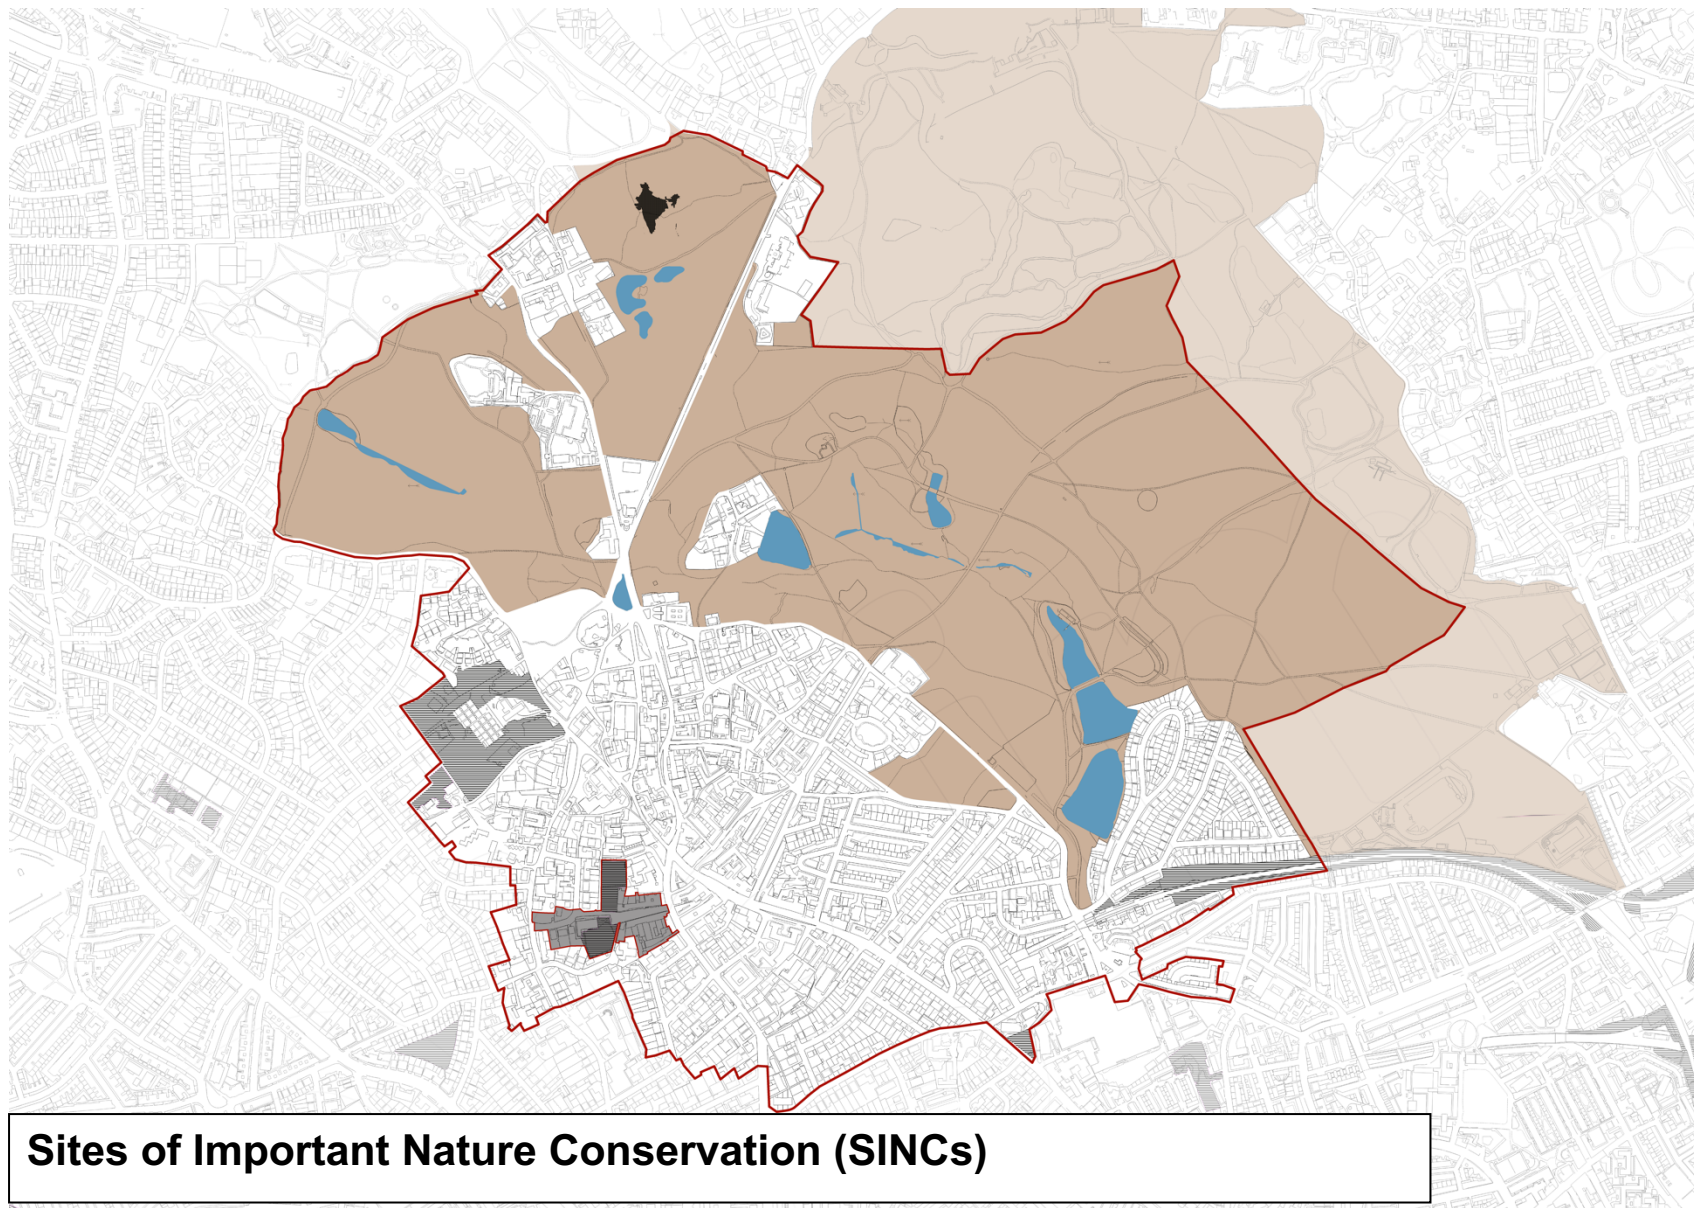

HAMPSTEAD
NEIGHBOURHOOD FORUM

Appendix 2
Open Spaces, Biodiversity Corridors and
Ecological Networks

Hampstead Neighbourhood Plan

OPEN SPACE APPENDIX: Detailed Maps of Key Open Spaces

This section illustrates the key open spaces referred to in the Natural Environment section of the Neighbourhood Plan. These maps should be read in conjunction with the table at the end of this section and highlights the following types of spaces:

Sites of Importance for Nature Conservation

KEY

	Hampstead Heath		Metropolitan Open Land
	Water		Veteran trees
	Local Green Spaces		Biodiversity Corridors
	Open Spaces with other designations		Ecological network links between green spaces and veteran trees
	Sites of Importance for Nature Conservation		Network Priority Areas to improve biodiversity corridor connectivity

Ecological Networks and Biodiversity Corridors

All Open Green Spaces

Local Green Spaces

LB Camden Unitary Development Plan Open Space in Hampstead

Sites of Important Nature Conservation (SINCs)

Biodiversity Corridors Superimposed on the 1866 Map

Local Green Spaces Detailed Maps

1. Branch Hill House Site of Importance for Nature Conservation and two additional areas

2. Oak Hill Park

3. South End Green and Mansfield (SEGMA) Allotments

4. World Peace Garden, South Hill Park