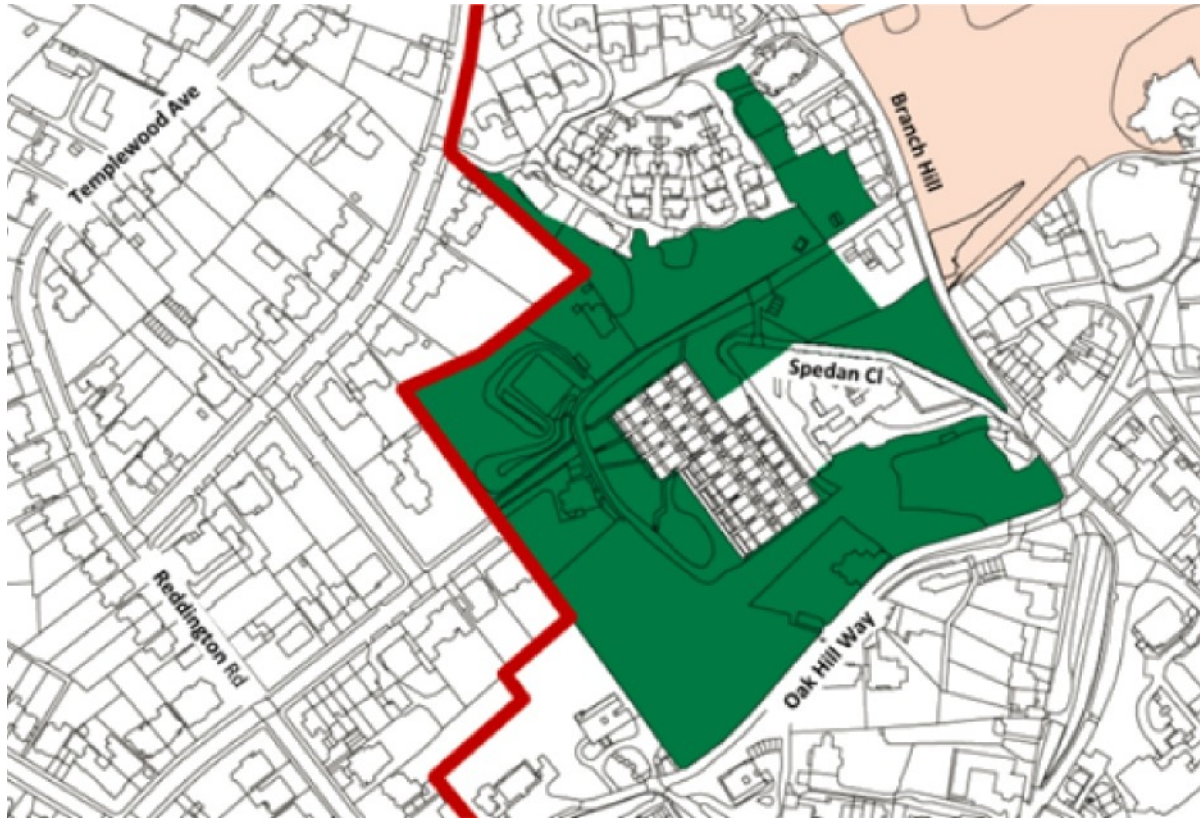

Ecological Networks and Biodiversity Corridors

All Open Green Spaces

Local Green Spaces

LB Camden Unitary Development Plan Open Space in Hampstead

Sites of Important Nature Conservation (SINCs)

Biodiversity Corridors Superimposed on the 1866 Map

Local Green Spaces Detailed Maps

1. Branch Hill House Site of Importance for Nature Conservation and two additional areas

2. Oak Hill Park

3. South End Green and Mansfield (SEGMA) Allotments

4. World Peace Garden, South Hill Park