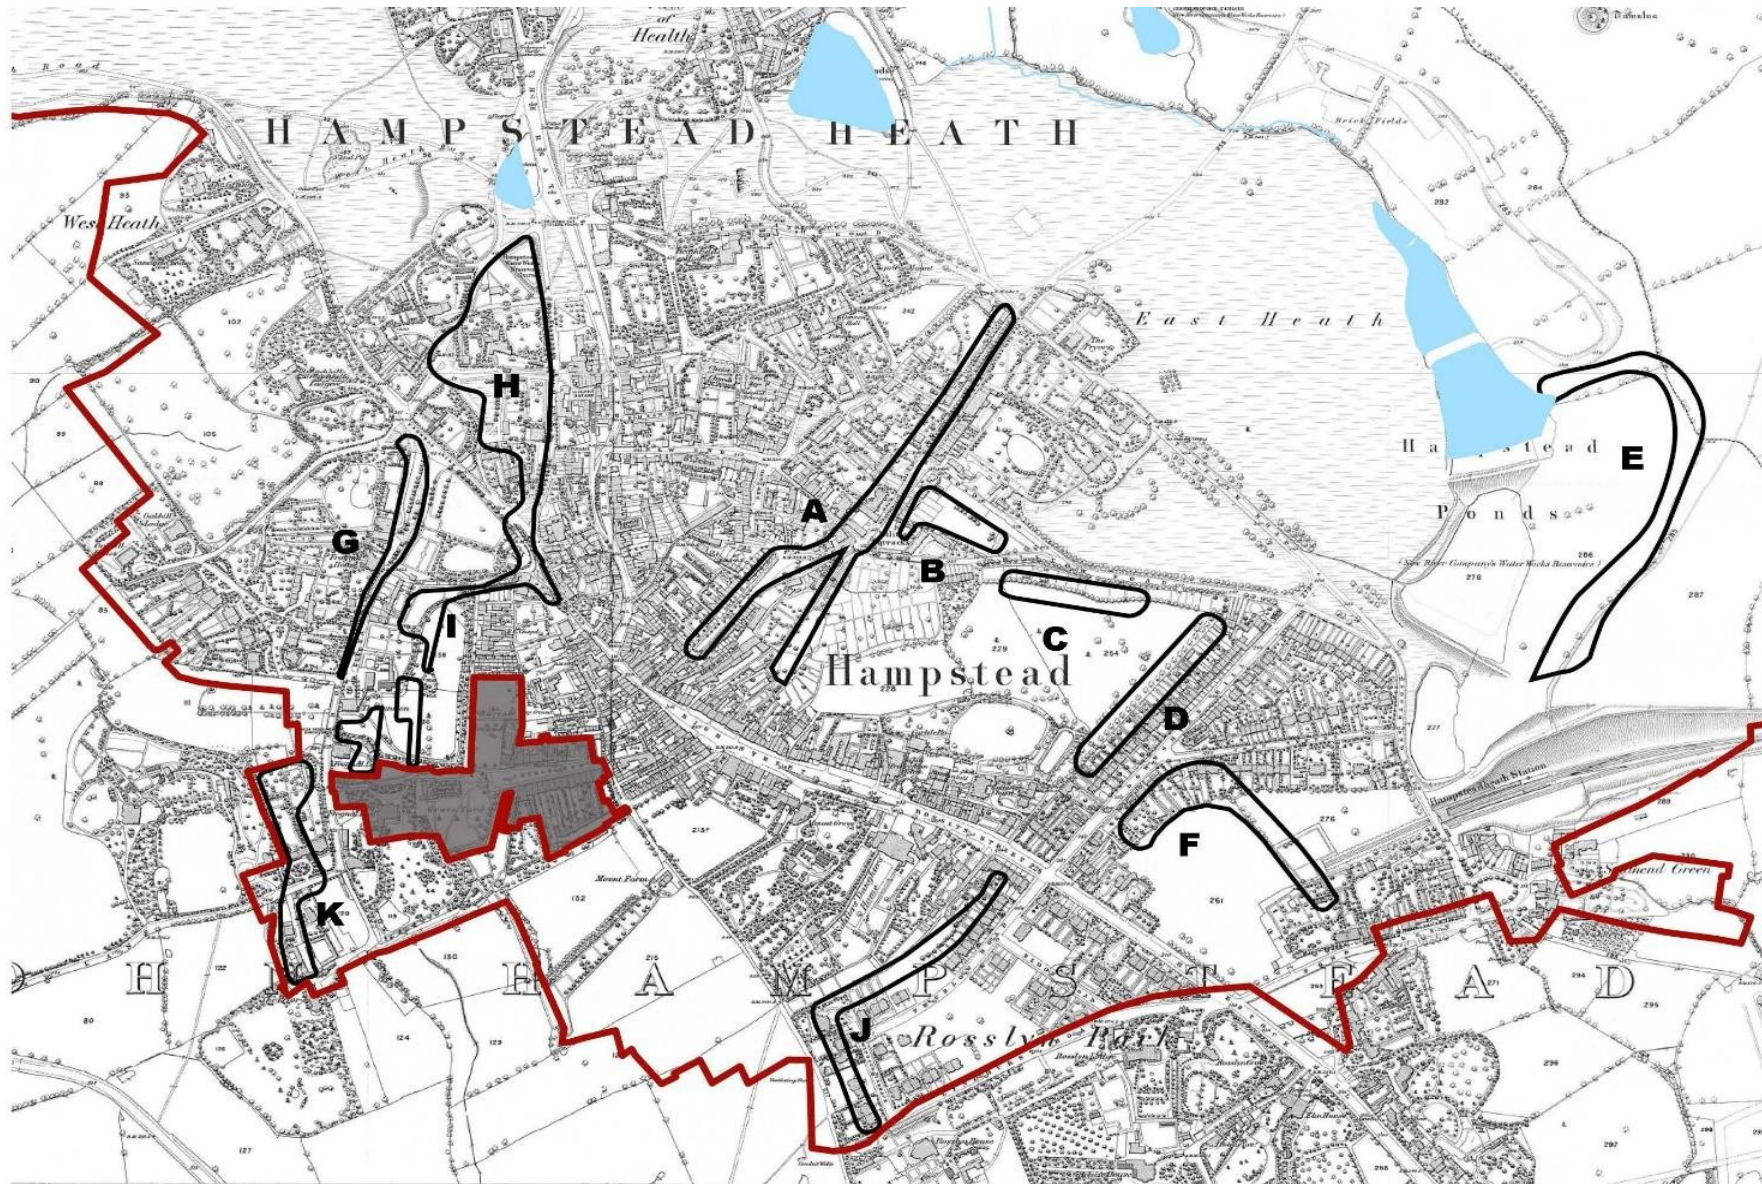

Ecological Networks and Biodiversity Corridors

All Open Green Spaces

Local Green Spaces

LB Camden Unitary Development Plan Open Space in Hampstead

Sites of Important Nature Conservation (SINCs)

Biodiversity Corridors Superimposed on the 1866 Map

Local Green Spaces Detailed Maps

1. Branch Hill House Site of Importance for Nature Conservation and two additional areas

2. Oak Hill Park

3. South End Green and Mansfield (SEGMA) Allotments

4. World Peace Garden, South Hill Park