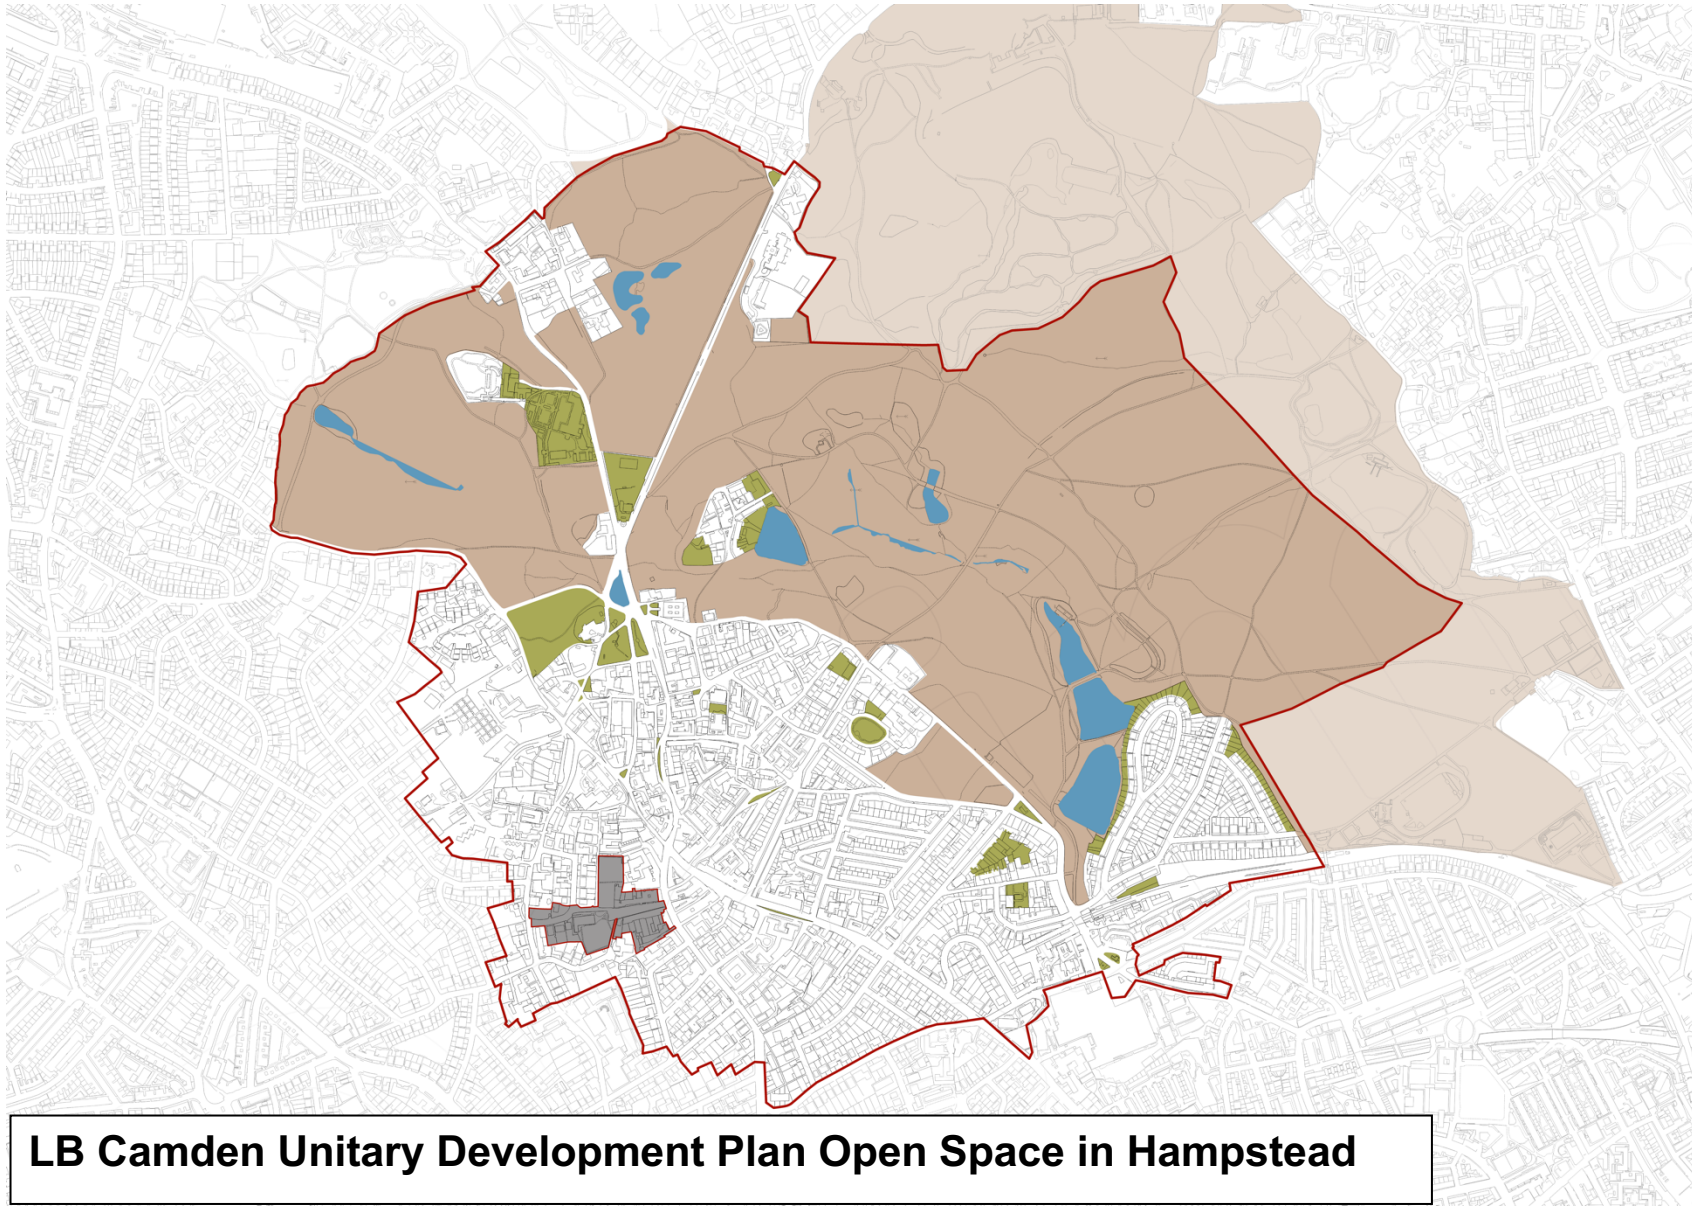

Ecological Networks and Biodiversity Corridors

All Open Green Spaces

Local Green Spaces

LB Camden Unitary Development Plan Open Space in Hampstead

Sites of Important Nature Conservation (SINCs)

Biodiversity Corridors Superimposed on the 1866 Map

Local Green Spaces Detailed Maps

1. Branch Hill House Site of Importance for Nature Conservation and two additional areas

2. Oak Hill Park

3. South End Green and Mansfield (SEGMA) Allotments

4. World Peace Garden, South Hill Park